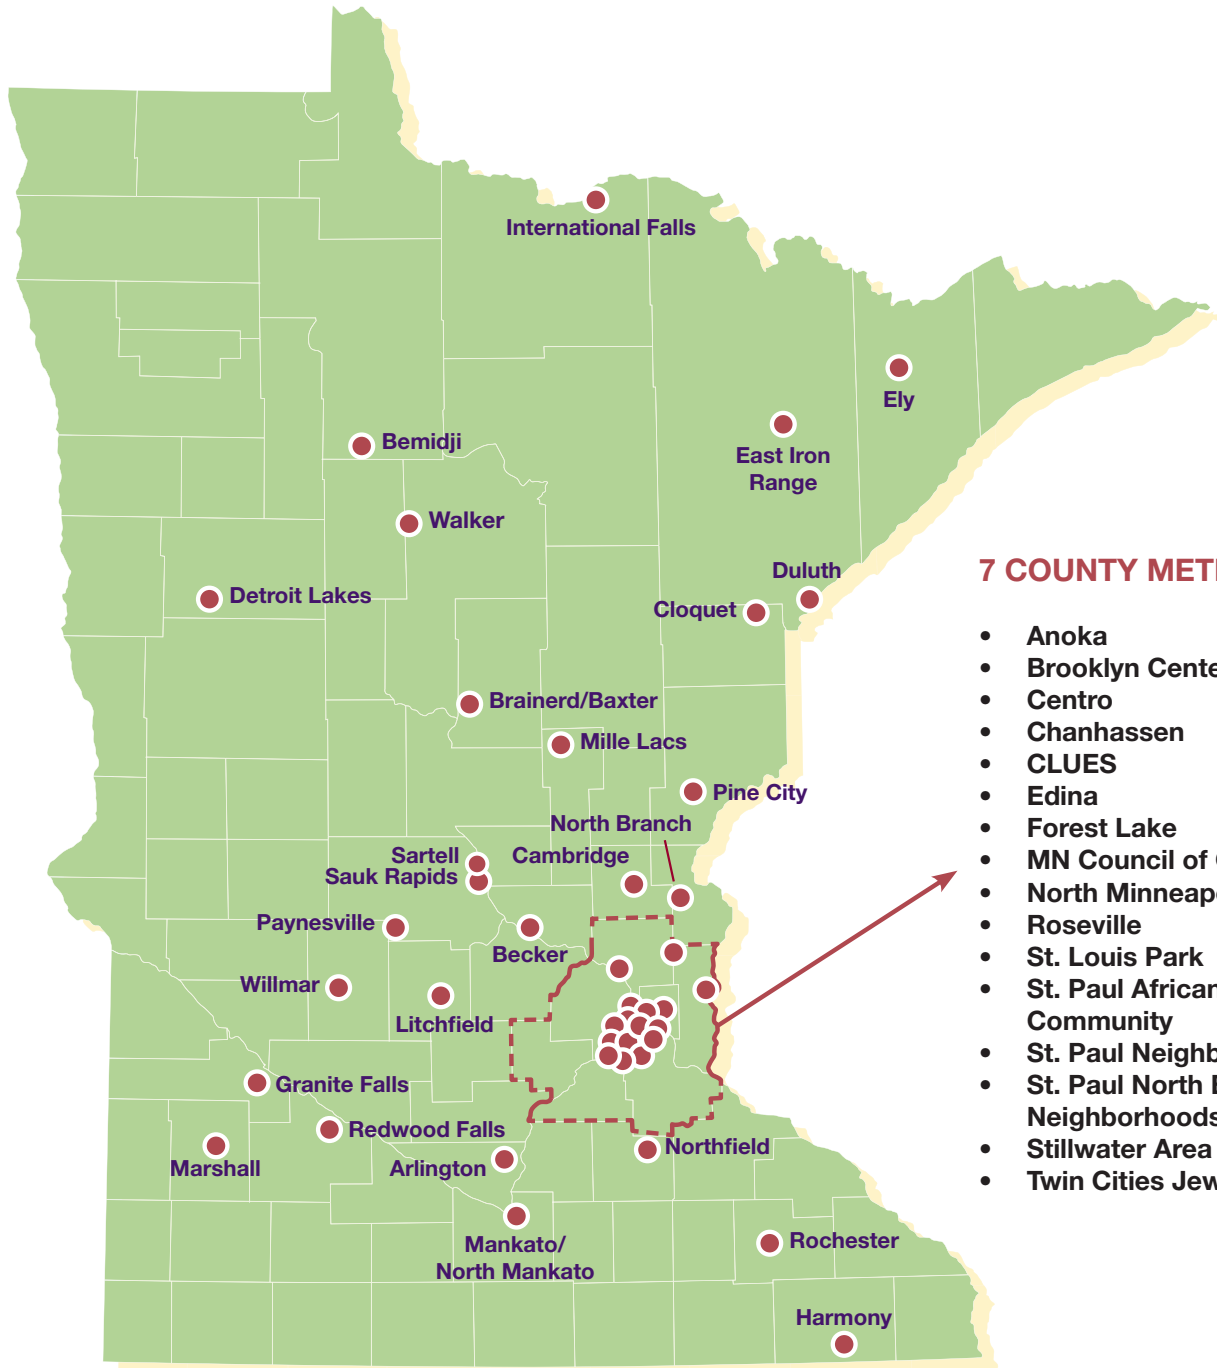

Dementia Friendly Communities

7 COUNTY METRO AREA:

- Anoka
- Brooklyn Center
- Centro
- Chanhassen
- CLUES
- Edina
- Forest Lake
- MN Council of Churches
- North Minneapolis
- Roseville
- St. Louis Park
- St. Paul African American Faith Community
- St. Paul Neighborhoods
- St. Paul North East Neighborhoods
- Stillwater Area
- Twin Cities Jewish Community